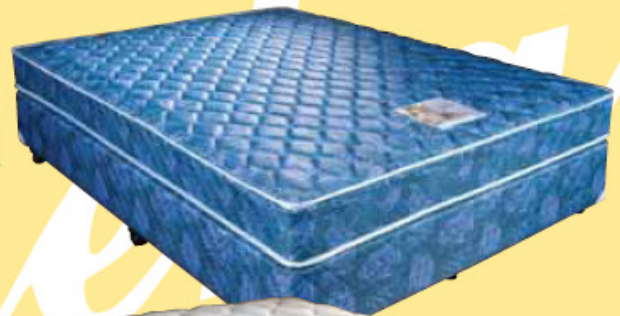

Eureka STREET

FURNITURE

Queenslands Best Quality and Value

SINCE 1986

Sleeppeeze Mattresses Queensland made

Complement your new bed with a quality Queensland made Sleeppeeze mattress. Choose from five different designs.

Sleeppeeze mattresses are traditionally crafted with no-turn single-sided high-coil 5-turn Bonnell spring units and Power Coil Edge Support System. All are finished in Italian designed quality damask fabric with co-ordinated stretch knit border fabric. Prices shown are for queen size mattresses

These mattresses are only available from Eureka stores. And these prices apply on current stocks only.

Osteo Sleep
Traditional flanged construction with peel foam for extra comfort
July sale price ...

QS \$299
Base optional extra

Osteo Profile Deluxe
Mitered Pillowtop with 100% pure natural latex with 350gm² luxurious wool blend fibre

QS \$899
Base optional extra

PURE NATURAL LATEX

Osteo Profile Firm
Traditional flanged construction with peel foam and 150gm² premium polyester fibre
QS \$399
Base optional extra